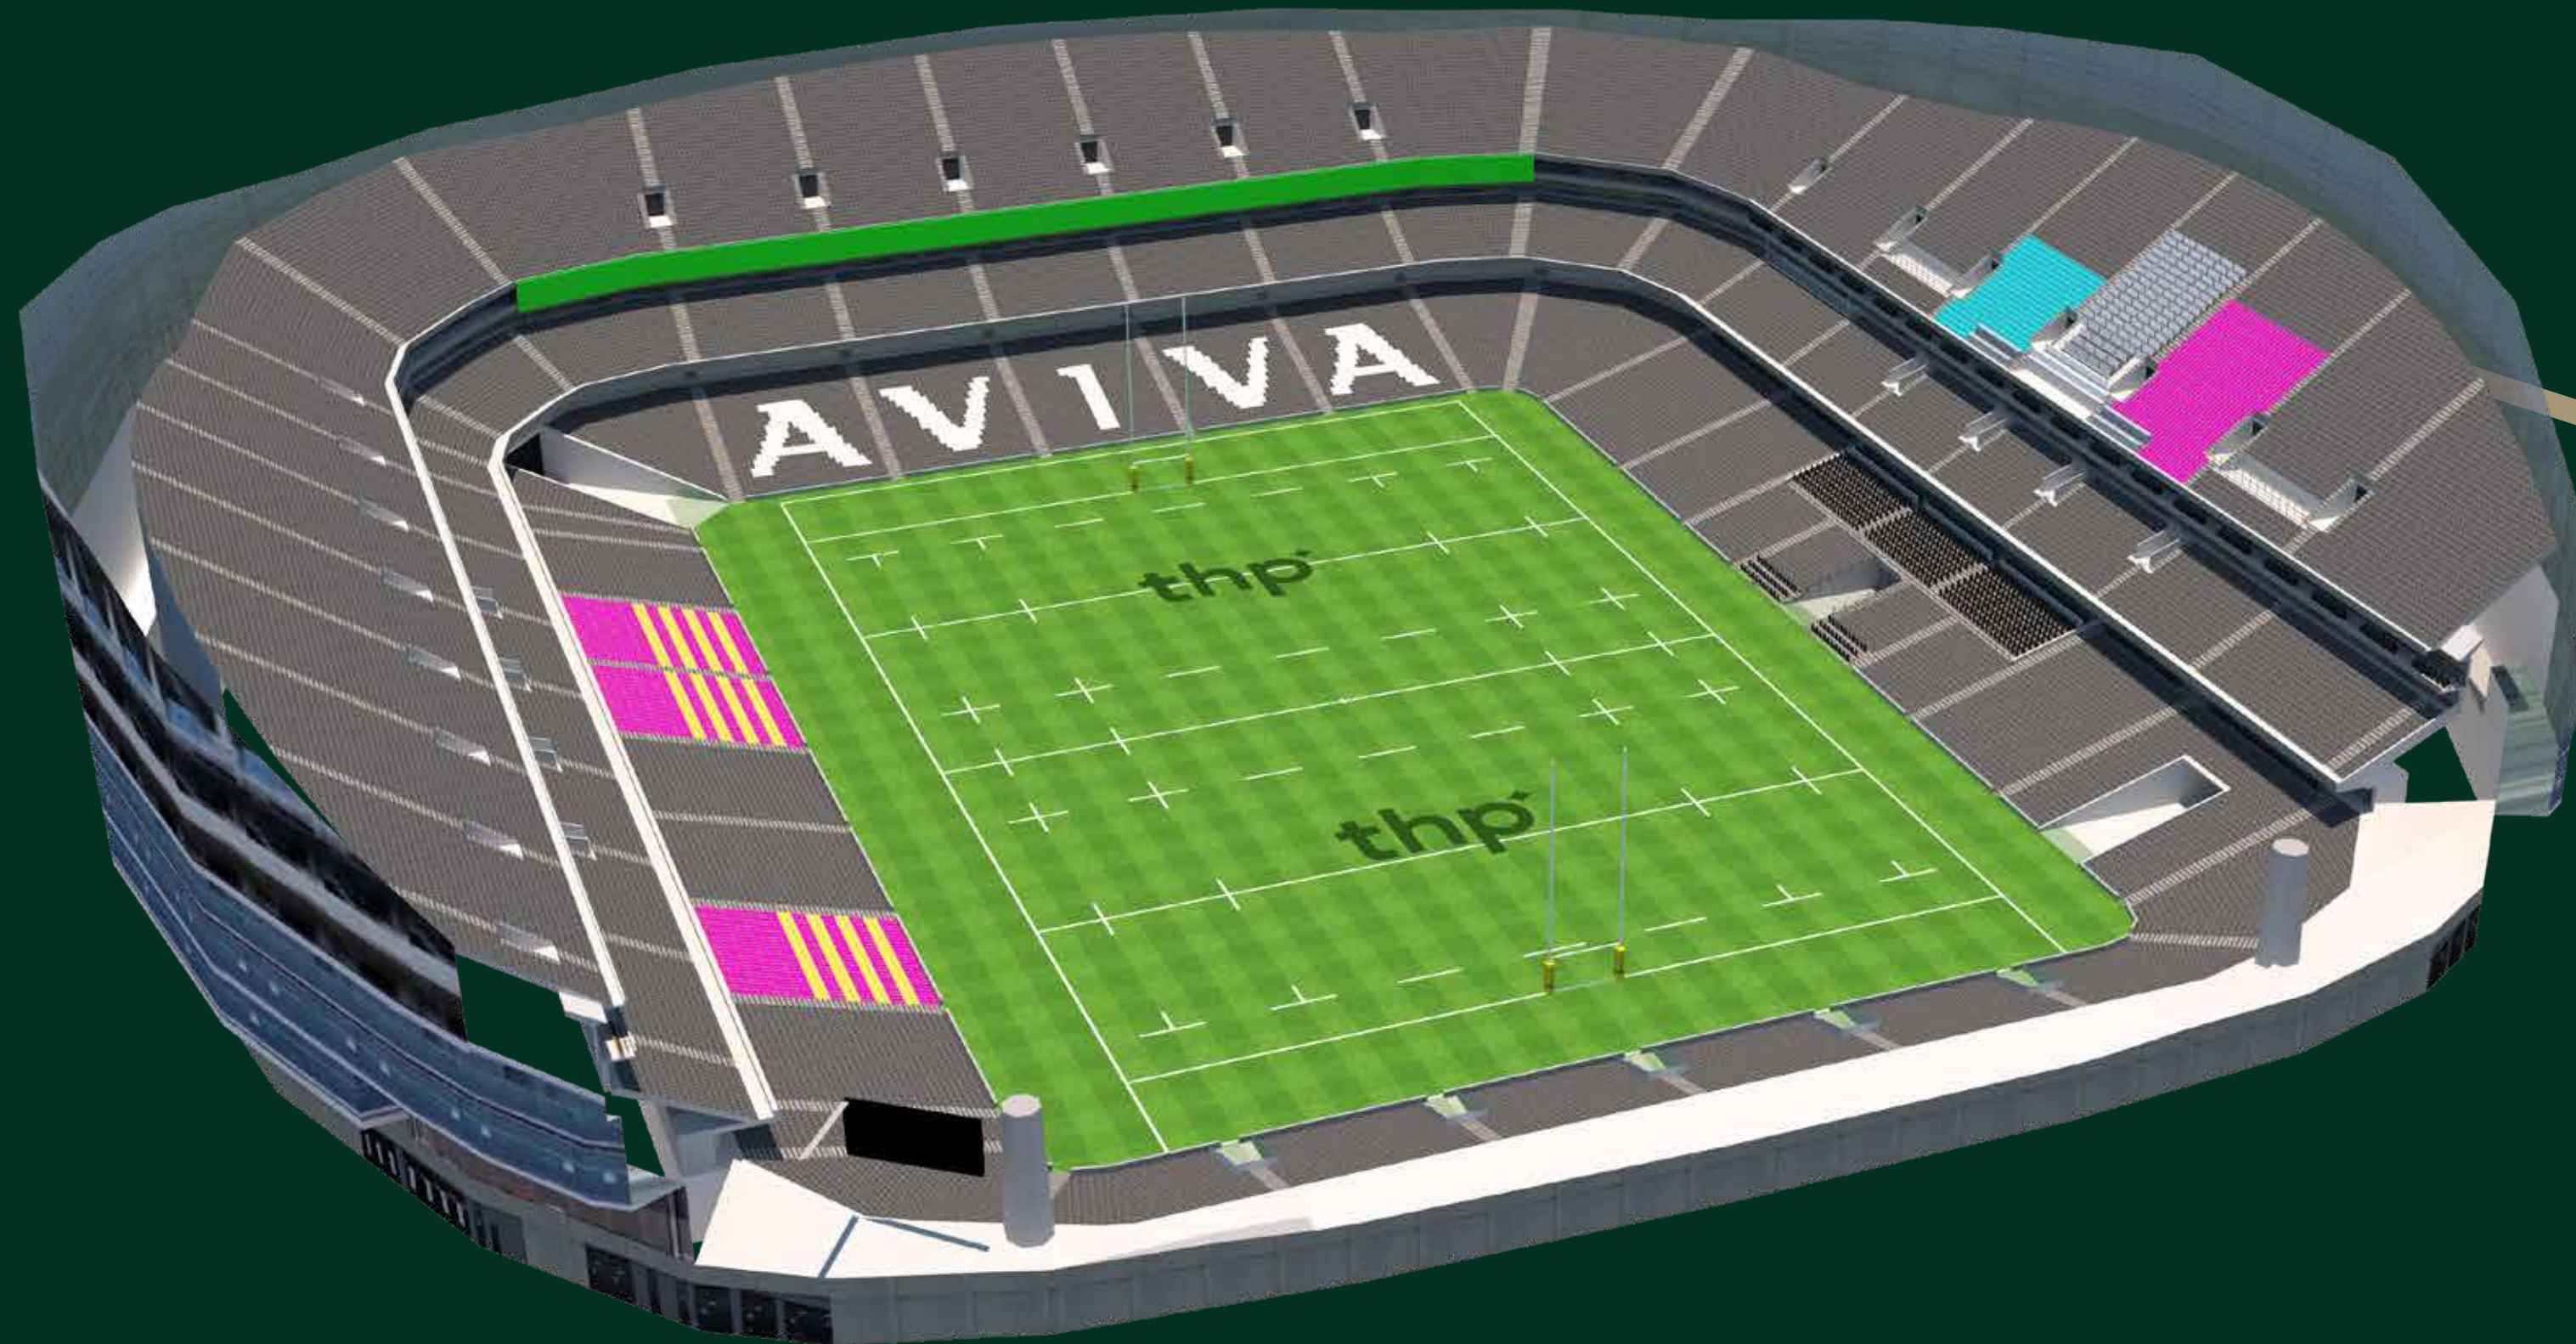

AVIVA STADIUM MAP - MATCH TICKET LOCATIONS

■ Havelock Restaurant ■ Vavasour West ■ Vavasour East ■ Marian College Marquee