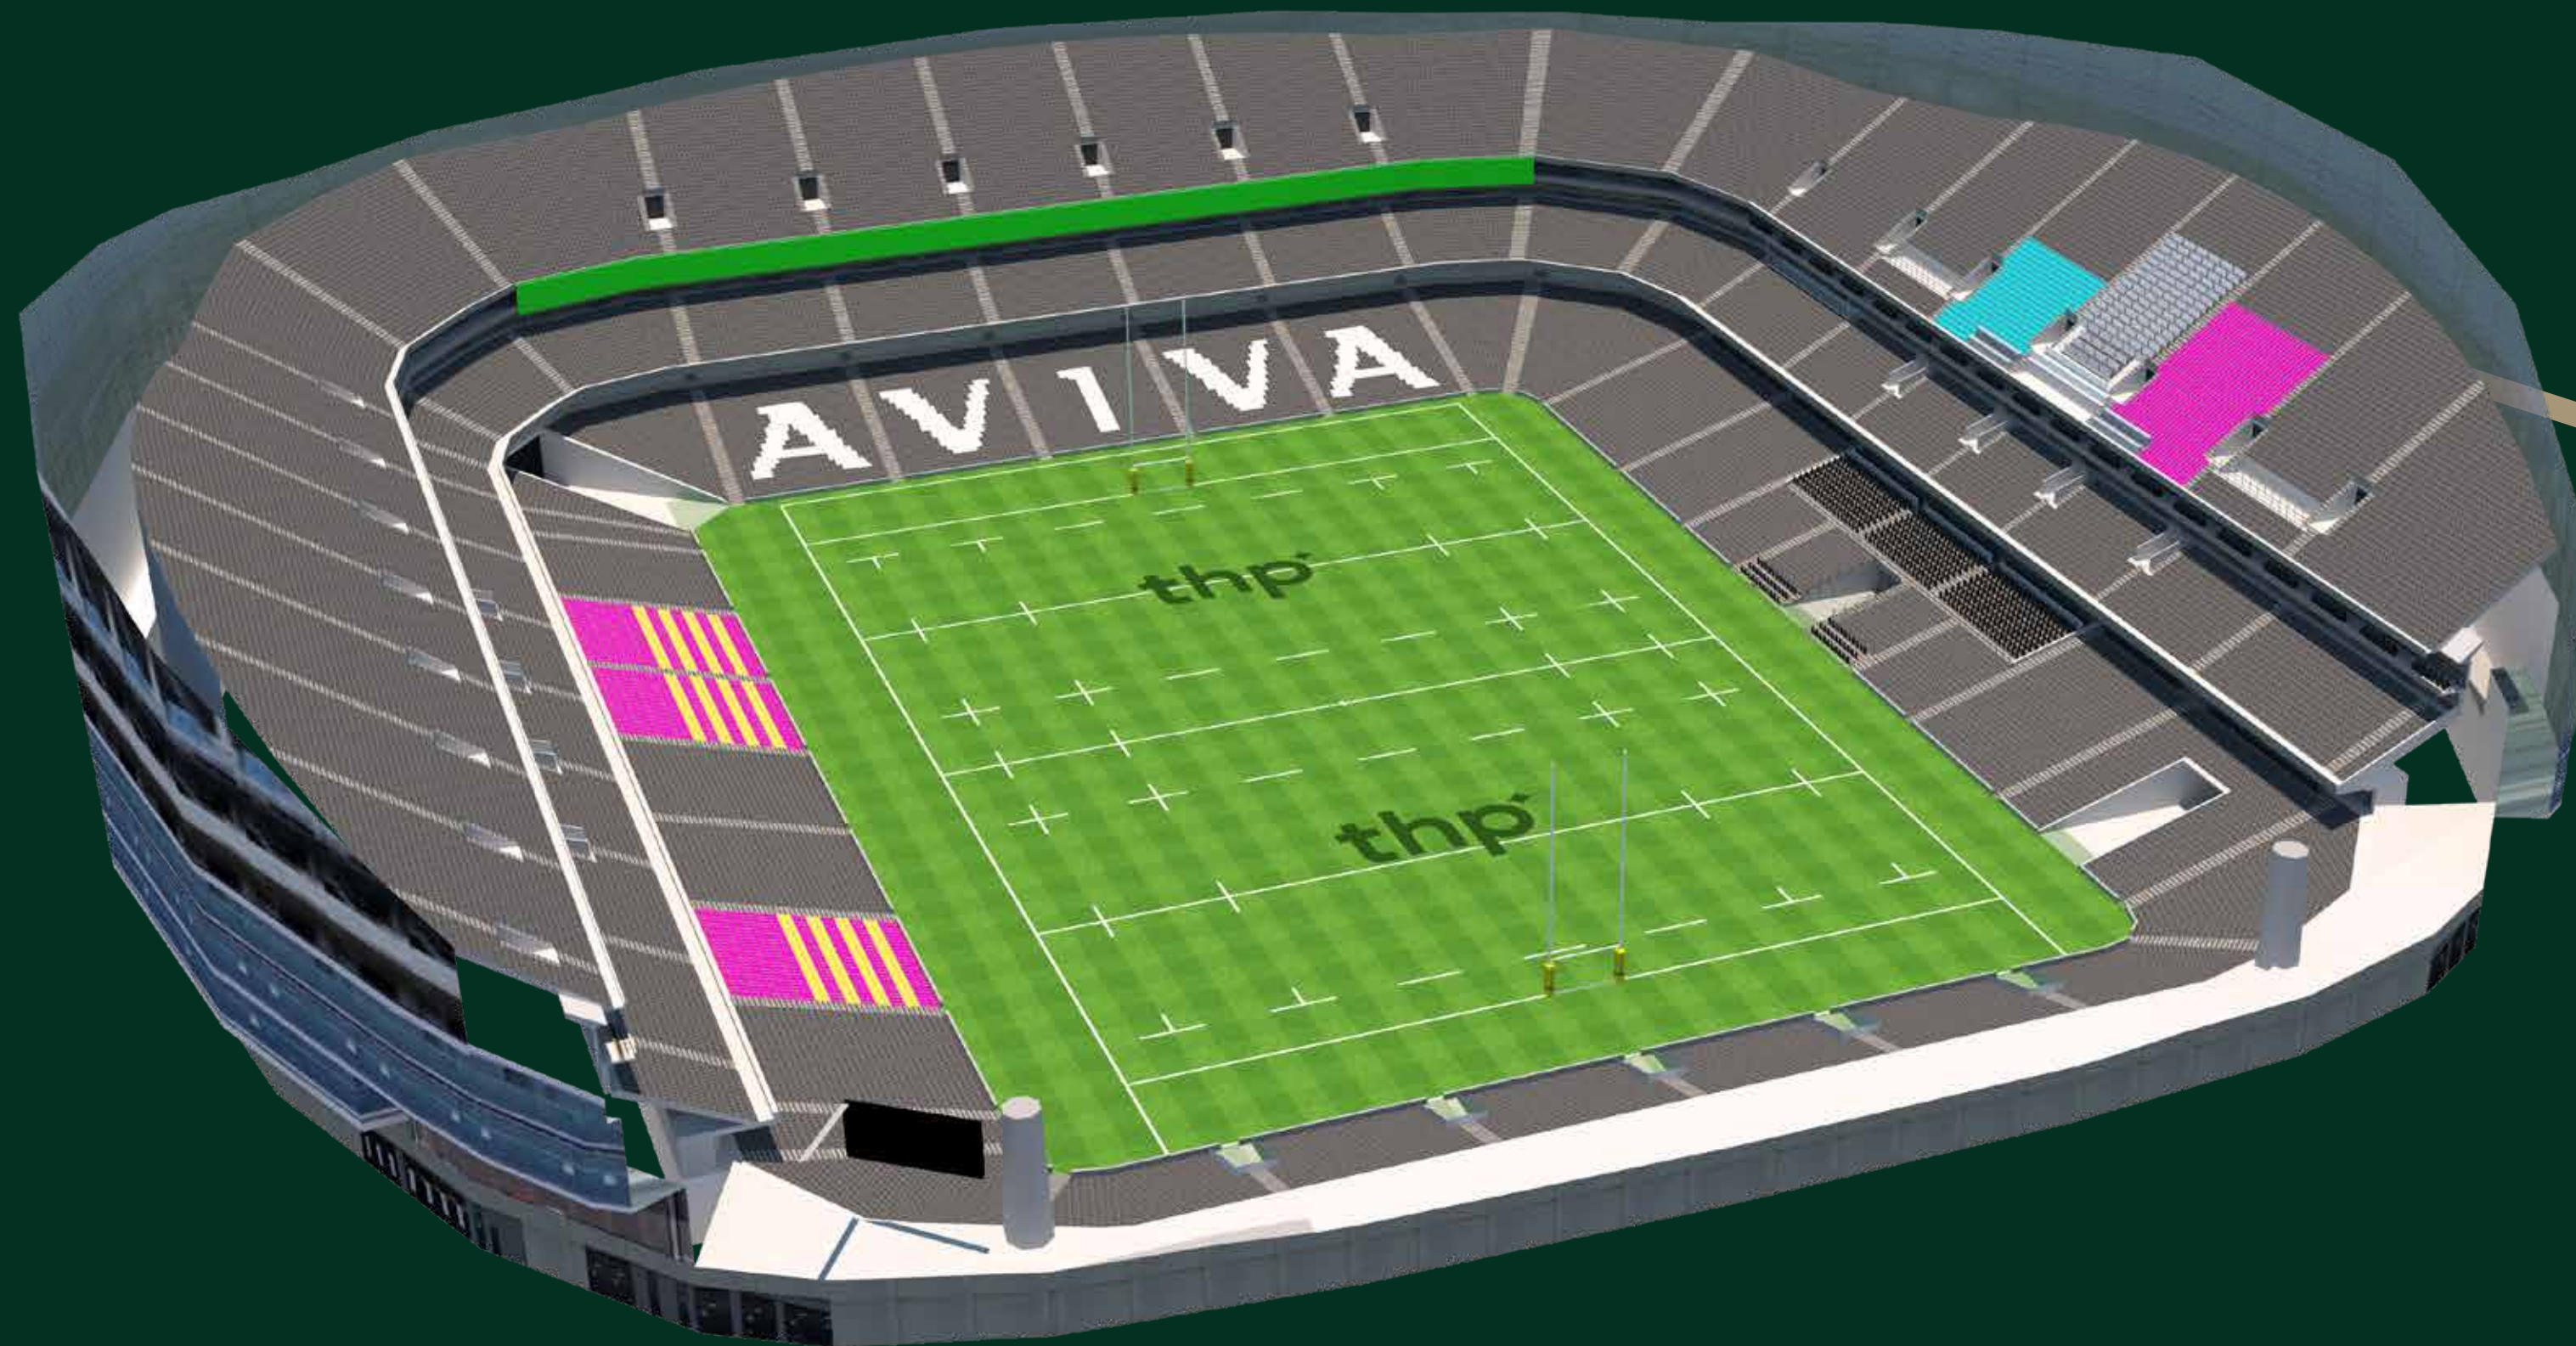

AVIVA STADIUM MAP - MATCH TICKET LOCATIONS

■ Havelock Restaurant ■ Vavasour West ■ Vavasour East ■ Marian College Marquee